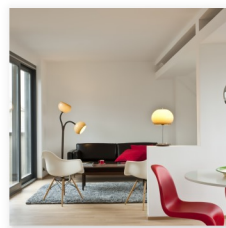

EXHIBITION

SPAZIO NATTA, VIA NATTA 18,
22100 COMO / ITALY

OPENING CEREMONY: 02 JULY, 18.00

02-24 JULY 2011

OPENING HOURS: 10.00 - 19.00

<http://www.adesignaward.com>

A'DESIGN AWARD
& COMPETITION

WITH THE PATRONAGE OF