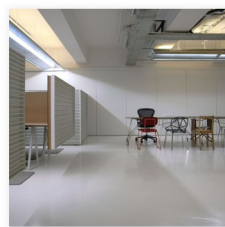

EXHIBITION

SPAZIO NATTA, VIA NATTA 18,
22100 COMO / ITALY

OPENING CEREMONY: 02 JULY, 18.00

02-24 JULY 2011

OPENING HOURS: 10.00 - 19.00

<http://www.adesignaward.com>

A'DESIGN AWARD
& COMPETITION

WITH THE PATRONAGE OF