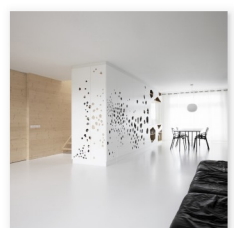

EXHIBITION

SPAZIO NATTA, VIA NATTA 18,
22100 COMO / ITALY

OPENING CEREMONY: 02 JULY, 18.00

02-24 JULY 2011

OPENING HOURS: 10.00 - 19.00

<http://www.adesignaward.com>

A'DESIGN AWARD
& COMPETITION

WITH THE PATRONAGE OF