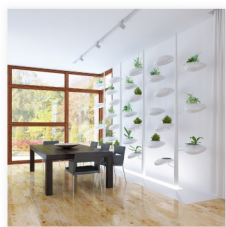

EXHIBITION

SPAZIO NATTA, VIA NATTA 18,
22100 COMO / ITALY

OPENING CEREMONY: 02 JULY, 18.00

02-24 JULY 2011

OPENING HOURS: 10.00 - 19.00

<http://www.adesignaward.com>

A'DESIGN AWARD
& COMPETITION

WITH THE PATRONAGE OF